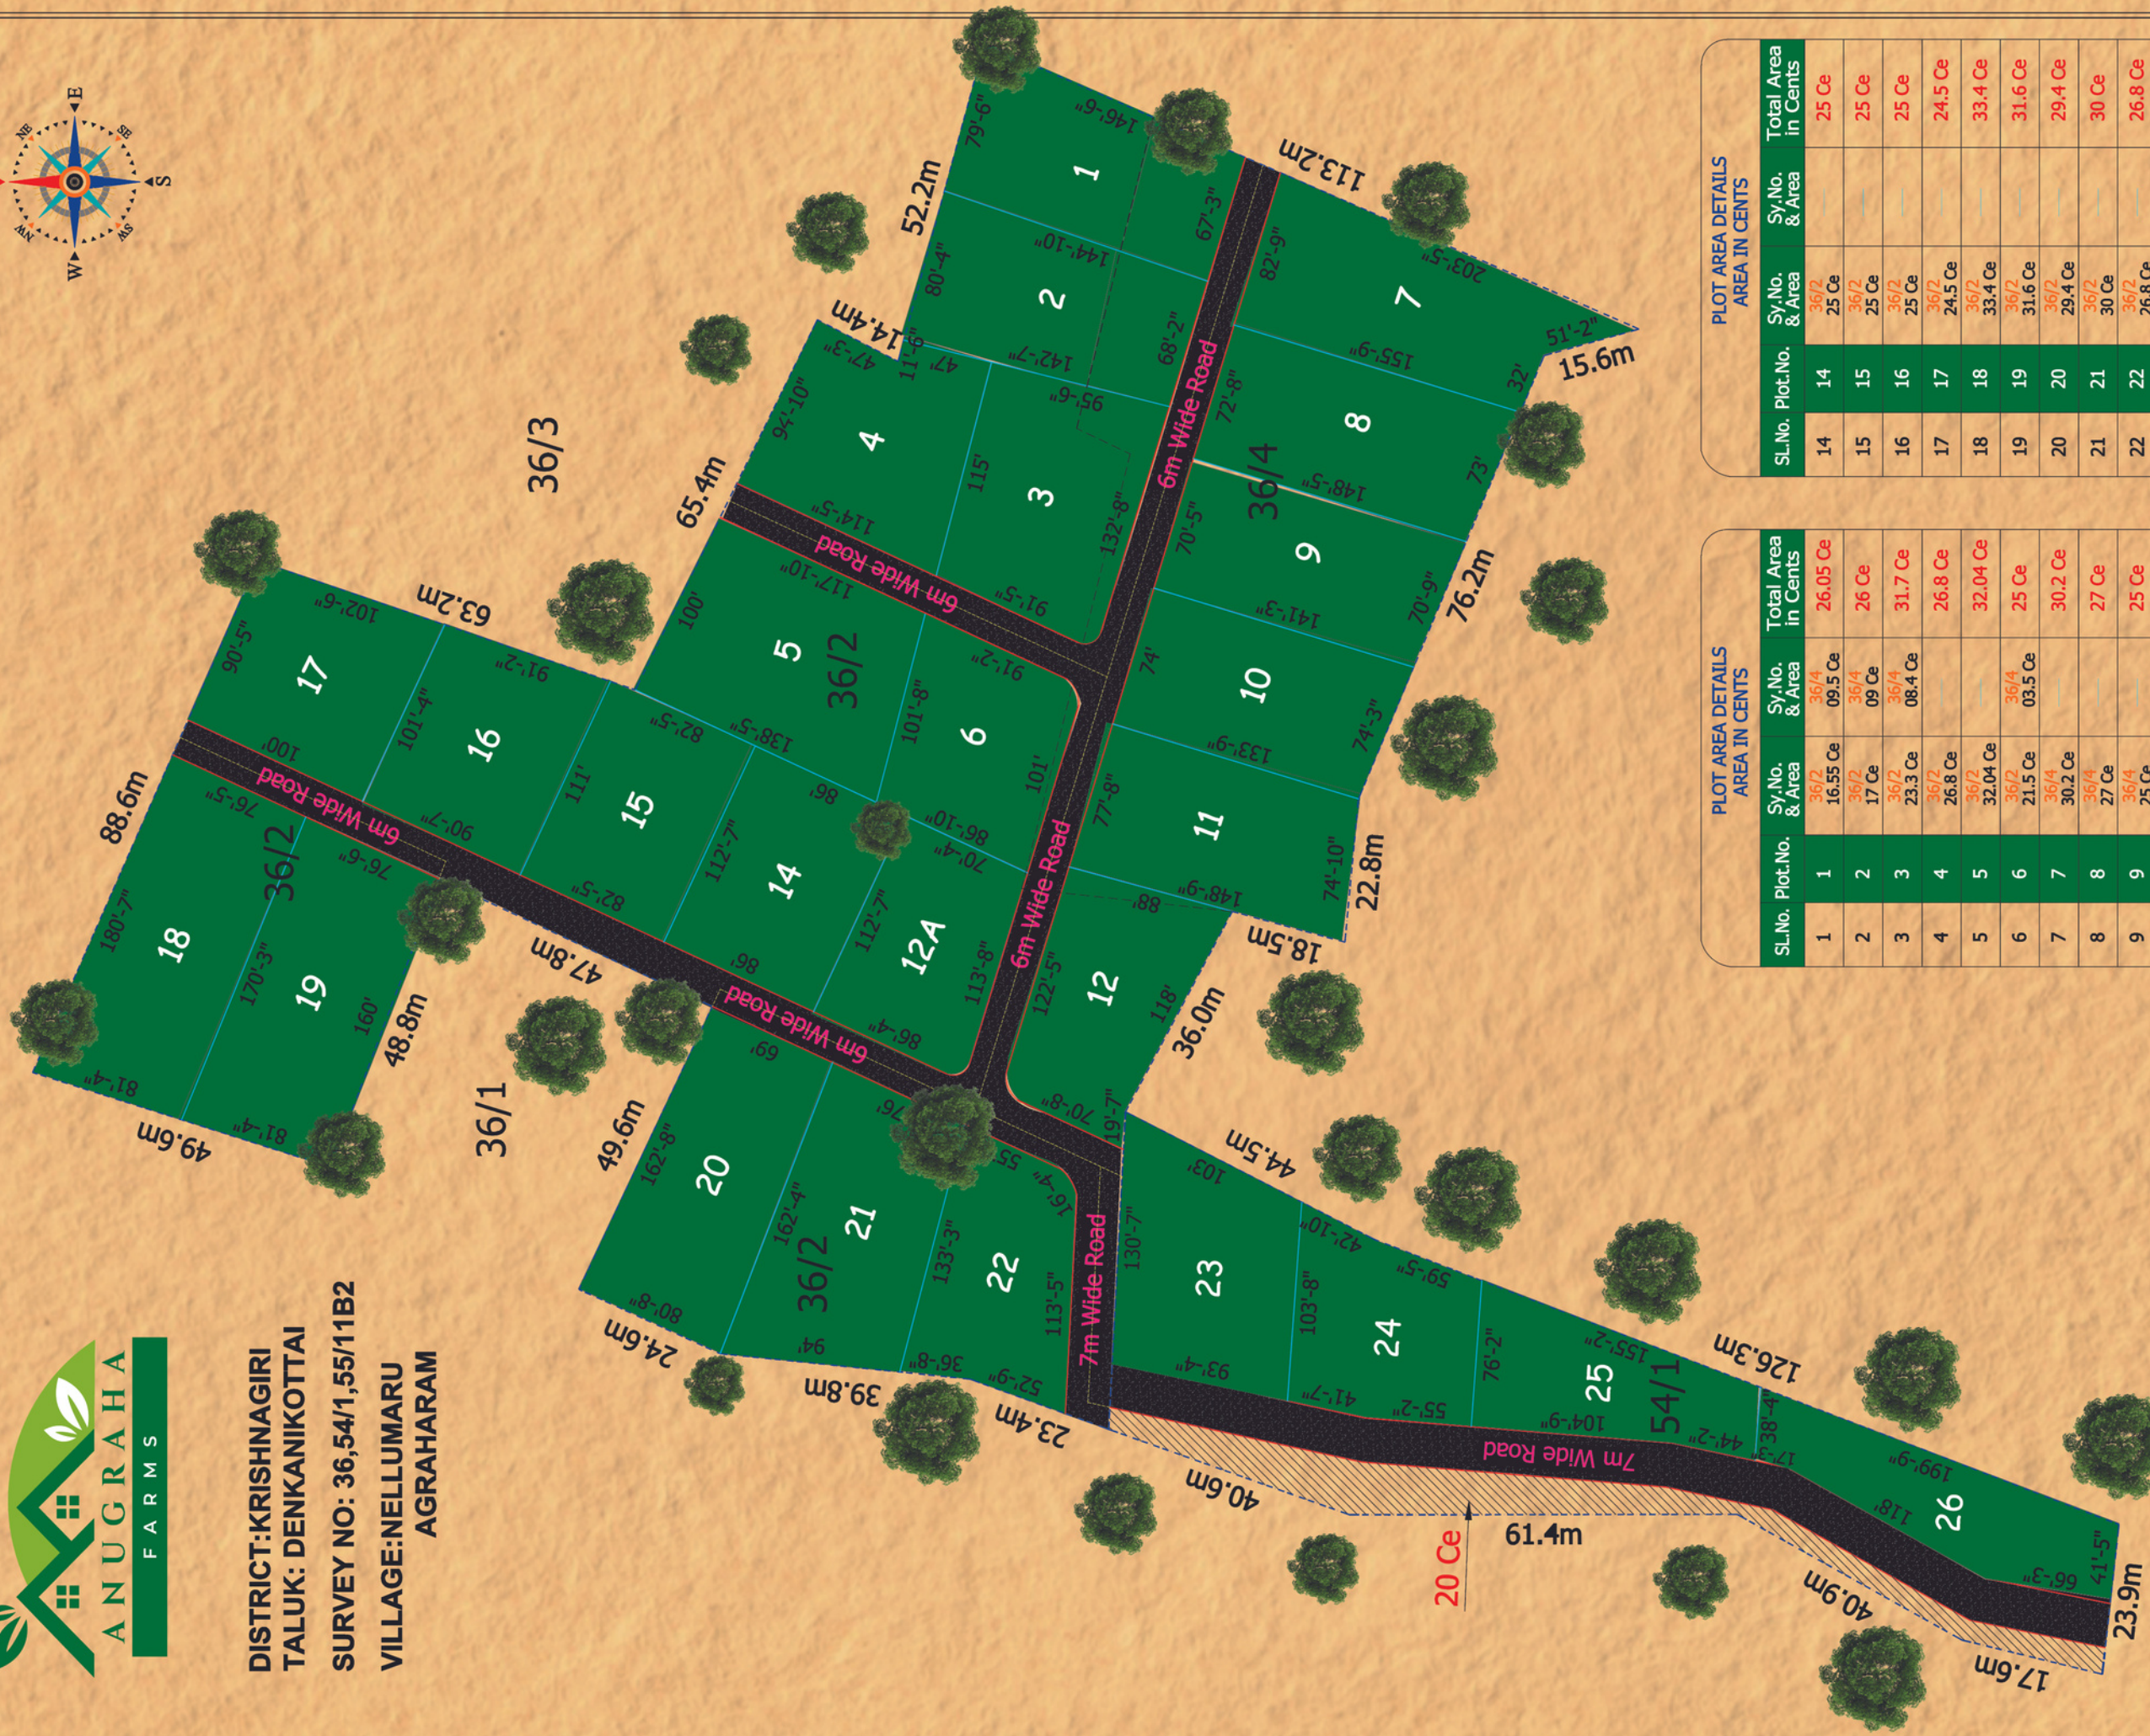

Its 1 Km away from Sangam farms.

DISTRICT: KRISHNAGIRI
 TALUK: DENKANIKOTTAI
 SURVEY NO: 36,54/1,55/11B2
 VILLAGE: NELLUMARU
 AGRAHARAM

PLOT AREA DETAILS AREA IN CENTS

SL.No.	Plot.No.	Sy.No. & Area	Total Area in Cents
1	1	36/2 16.55 Ce	26.05 Ce
2	2	36/2 17 Ce	26 Ce
3	3	36/2 23.3 Ce	31.7 Ce
4	4	36/2 26.8 Ce	26.8 Ce
5	5	36/2 32.04 Ce	32.04 Ce
6	6	36/2 21.5 Ce	25 Ce
7	7	36/4 30.2 Ce	30.2 Ce
8	8	36/4 27 Ce	27 Ce
9	9	36/4 25 Ce	25 Ce
10	10	36/4 25 Ce	25 Ce
11	11	36/4 26.3 Ce	26.3 Ce
12	12	36/2 25.75 Ce	27.5 Ce
13	12A	36/2 24.8 Ce	25 Ce