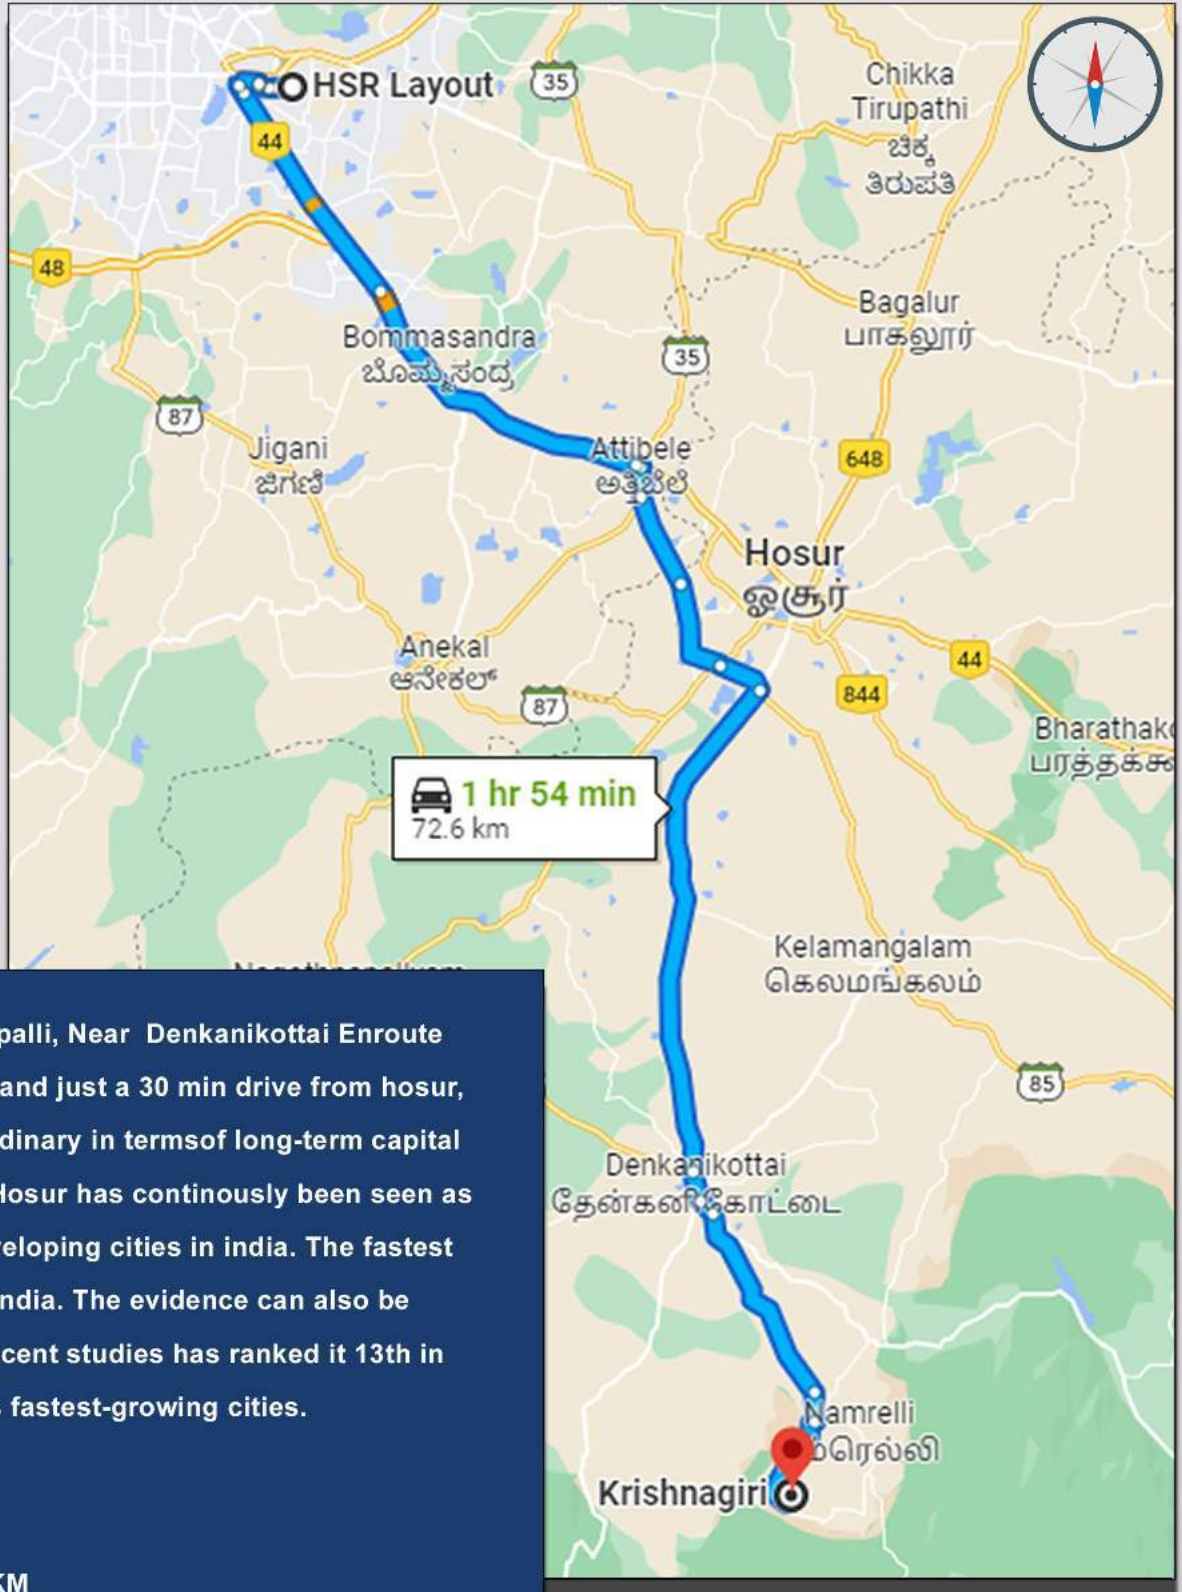

# LOCATION

Location In Sandanapalli, Near Denkanikottai Enroute to hogenhakkal falls and just a 30 min drive from hosur, the location is not ordinary in terms of long-term capital appreciation either. Hosur has continuously been seen as one of the fastest developing cities in india. The fastest developing cities in india. The evidence can also be seen as one of the recent studies has ranked it 13th in the list of the world's fastest-growing cities.